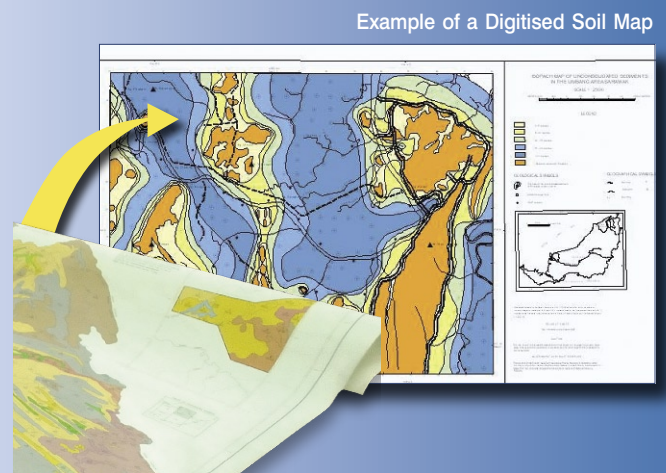

Types of Data Conversion Services

Geospatial / Graphic Conversion

Map Processing & Digitization

We specialize in GIS map conversion and are able to convert all types of maps into digital format. We are capable of digitizing maps of various sizes using the heads-up digitization technique. We are able to supply the resulting digital data in formats such as shapefile, geodatabase or other required formats and in various coordinate systems such as BRSO, WGS84 and GDM2000.

GIS Data Extraction

We provide services for feature extraction from Aerial Photographs and Google Maps, and conversion into GIS data format.